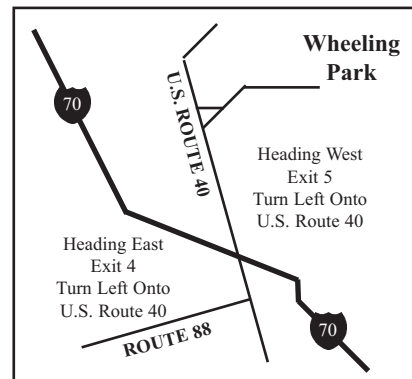

Adult Pick-up Hockey

Mondays & Fridays   10:00am - 12:00pm
$6.00 per person

(Excluding Holidays-Public Skating Schedule)

Must have full protective gear. (helmet, mouth guard, neck protection, pads, proper skating equipment, etc.)

No-checking.

wheelinghockey@gmail.com • www.wvaha.com

White Palace Hall of Champions Birthday Parties

The White Palace is pleased to announce the availability of the Hall of Champions for Birthday Parties for groups up to 50, of any age. The party is for a two-hour period from 11am to 6pm.

The host can choose from four different menu selections for $7.50 per person.

Skating can be added to your party for the price of $3.00 Rink Admission and Skate Rental $3.00.

If you would like information on having your birthday party at the White Palace, please call 304-243-4085.

All rates subject to applicable additional fees and taxes.

Indoor Tennis

Hours

Daily

8:00am – 10:00pm

Rates

$39.00 per hour, plus tax

Non Primetime - $30.00 per hour, plus tax

Weekday Special

11:00am - 3:00pm - $25.00 per hour, plus tax

Daily Student Special

8:00am - 6:00pm - $25.00 per hour, plus tax

Court Rental

Open playing time may be reserved, with payment, one week in advance. Phone reservations will be taken for court time 24 hours in advance. Phone 304-243-4181

Wheeling Park

WINTER ACTIVITIES 2016-2017

1801 National Road
Wheeling, WV 26003
304-243-4085
Fax: 304-243-4189

www.oglebay-resort.com/wheelingpark